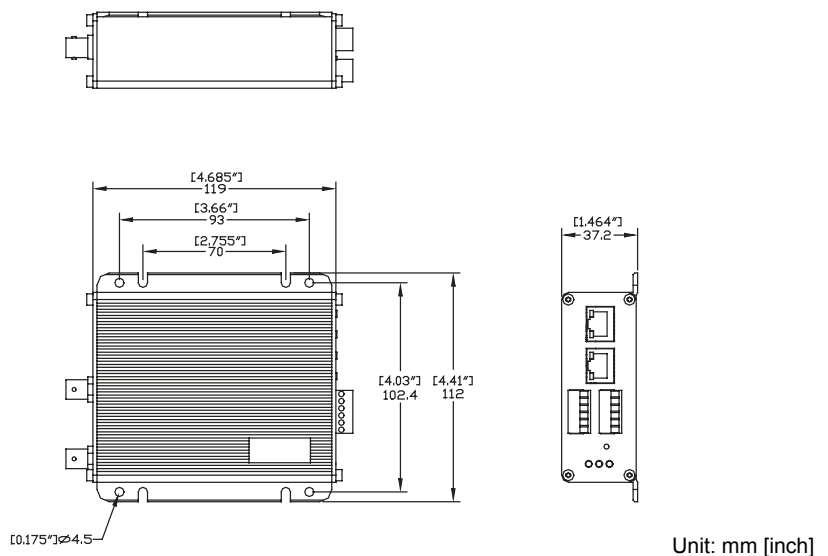

SED-2120

One-channel MPEG-4 Video Server

- MPEG-4 ASP compliant compression
- CIF up to Full D1 resolution at 30/25 FPS
- Dual MPEG-4 video stream output via LAN and WAN (PPPoE supported) ports at the same time
- QoS enabled (L3) video streaming
- Digital time code embedded
- Hardware motion detection
- Isolated digital input and output supported

DIMENSION DIAGRAM

**PRODUCT SPECIFICATION**

Video (Compression)	
Compression	MPEG-4 ASP compliant compression
Resolution	Full D1 (720 x 480 in NTSC, 720 x 576 in PAL) CIF (352 x 240 in NTSC, 352 x 288 in PAL) QCIF (160 x 112 in NTSC, 176 x 144 in PAL)
Bit Rate	28 K ~ 3 M bps
Image Frame Rate	30 fps at full D1 resolution (NTSC) 25 fps at full D1 resolution (PAL)
Multi-stream	Up to 4 configurable frame rate/bit rate streams for preview and recording
Video Input	
Composite Input	CVBS, 1.0Vp-p with 75 Ω loading, BNC connector
Video Output	
Composite Output	CVBS, 1.0Vp-p with 75 Ω loading, BNC connector
Alarm	
Input	2, TTL, terminal block
Output	2, TTL, terminal block
Remote Control	
Serial Port	RS-485: half duplex, terminal block RS-422: full duplex, terminal block RS-232: full duplex, terminal block
External I/O	
Reset Button	Factory default
LED	System status

Network	
LAN Port	Ethernet (10/100Base-T), RJ-45 connector
WAN Port	Ethernet (10/100Base-T), RJ-45 connector
Protocol	TCP, UDP, IP, HTTP, DHCP, PPPoE, RTP, RTSP, FTP, SMTP
Software	
Web Browser	Microsoft Internet Explorer 6.0 or above
SDK	ActiveX control, C SDK
PTZ Protocol*	Pelco-P_type1, Pelco-P_type2, Pelco-D, Dynacolor, Samsung, VCL, Videotrek, Kampro-V1, Kampro-V2
Security	Password protection : configured by the administrator
Operating	
Temperature	5 °C ~ 50 °C (40 °F ~ 122 °F)
Power	
Power Requirement	DC 12 V ±10%
Power Consumption	7.5 W
Physical	
Dimensions (WxHxD)	112 mm x 37.2 mm x 119 mm (4.41" x 1.46" x 4.68")
Weight	350 g (0.66 lb)