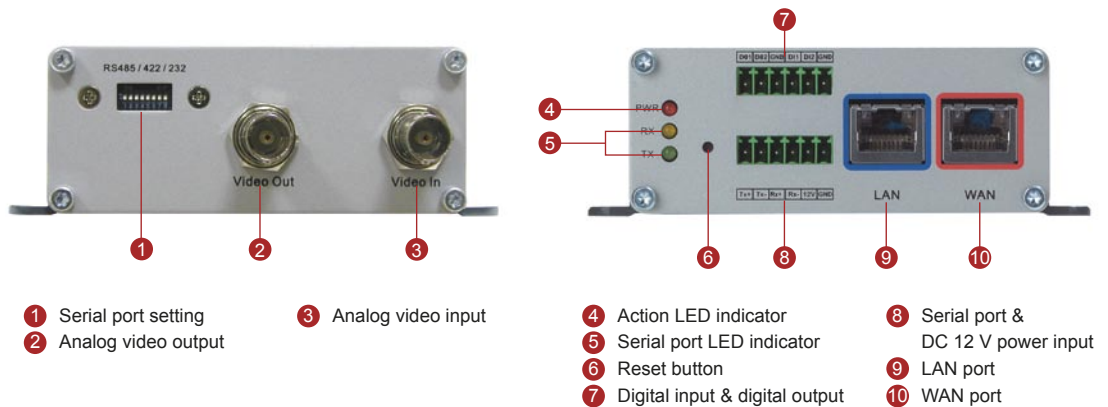

SED-2120

One-channel MPEG-4 Video Server

- MPEG-4 ASP compliant compression
- CIF up to Full D1 resolution at 30/25 FPS
- Dual MPEG-4 video stream output via LAN and WAN (PPPoE supported) ports at the same time
- QoS enabled (L3) video streaming
- Digital time code embedded
- Hardware motion detection
- Isolated digital input and output supported

DIMENSION DIAGRAM

**PRODUCT SPECIFICATION**

Video (Compression)	
Compression	MPEG-4 ASP compliant compression
Resolution	Full D1 (720 x 480 in NTSC, 720 x 576 in PAL) CIF (352 x 240 in NTSC, 352 x 288 in PAL) QCIF (160 x 112 in NTSC, 176 x 144 in PAL)
Bit Rate	28 K ~ 3 M bps
Image Frame Rate	30 fps at full D1 resolution (NTSC) 25 fps at full D1 resolution (PAL)
Multi-stream	Up to 4 configurable frame rate/bit rate streams for preview and recording
Video Input	
Composite Input	CVBS, 1.0Vp-p with 75 Ω loading, BNC connector
Video Output	
Composite Output	CVBS, 1.0Vp-p with 75 Ω loading, BNC connector
Alarm	
Input	2, TTL, terminal block
Output	2, TTL, terminal block
Remote Control	
Serial Port	RS-485: half duplex, terminal block RS-422: full duplex, terminal block RS-232: full duplex, terminal block
External I/O	
Reset Button	Factory default
LED	System status

Network	
LAN Port	Ethernet (10/100Base-T), RJ-45 connector
WAN Port	Ethernet (10/100Base-T), RJ-45 connector
Protocol	TCP, UDP, IP, HTTP, DHCP, PPPoE, RTP, RTSP, FTP, SMTP
Software	
Web Browser	Microsoft Internet Explorer 6.0 or above
SDK	ActiveX control, C SDK
PTZ Protocol*	Pelco-P_type1, Pelco-P_type2, Pelco-D, Dynacolor, Samsung, VCL, Videotrek, Kampro-V1, Kampro-V2
Security	Password protection : configured by the administrator
Operating	
Temperature	5 °C ~ 50 °C (40 °F ~ 122 °F)
Power	
Power Requirement	DC 12 V ±10%
Power Consumption	7.5 W
Physical	
Dimensions (WxHxD)	112 mm x 37.2 mm x 119 mm (4.41" x 1.46" x 4.68")
Weight	350 g (0.66 lb)